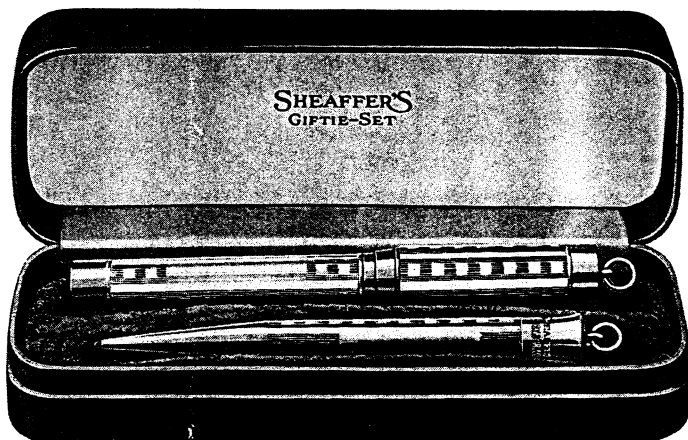

Gold filled and Sterling prices include plush box. Solid gold prices include leather box.

The "Gifts That Last"

Sheaffer's Giftie Sets

Regular length—pen five inches, pencil five inches

Set No.	Pcl. No.	Pcl. Price	Pen No.	Pen Price	Set Price
C4—CE—Gold Filled		\$ 4.00	36CRC—Gold Filled	\$ 9.50	\$11.50
D4—DE—14K Green Gold		18.00	366CRC—14K Green Gold	35.00	50.00